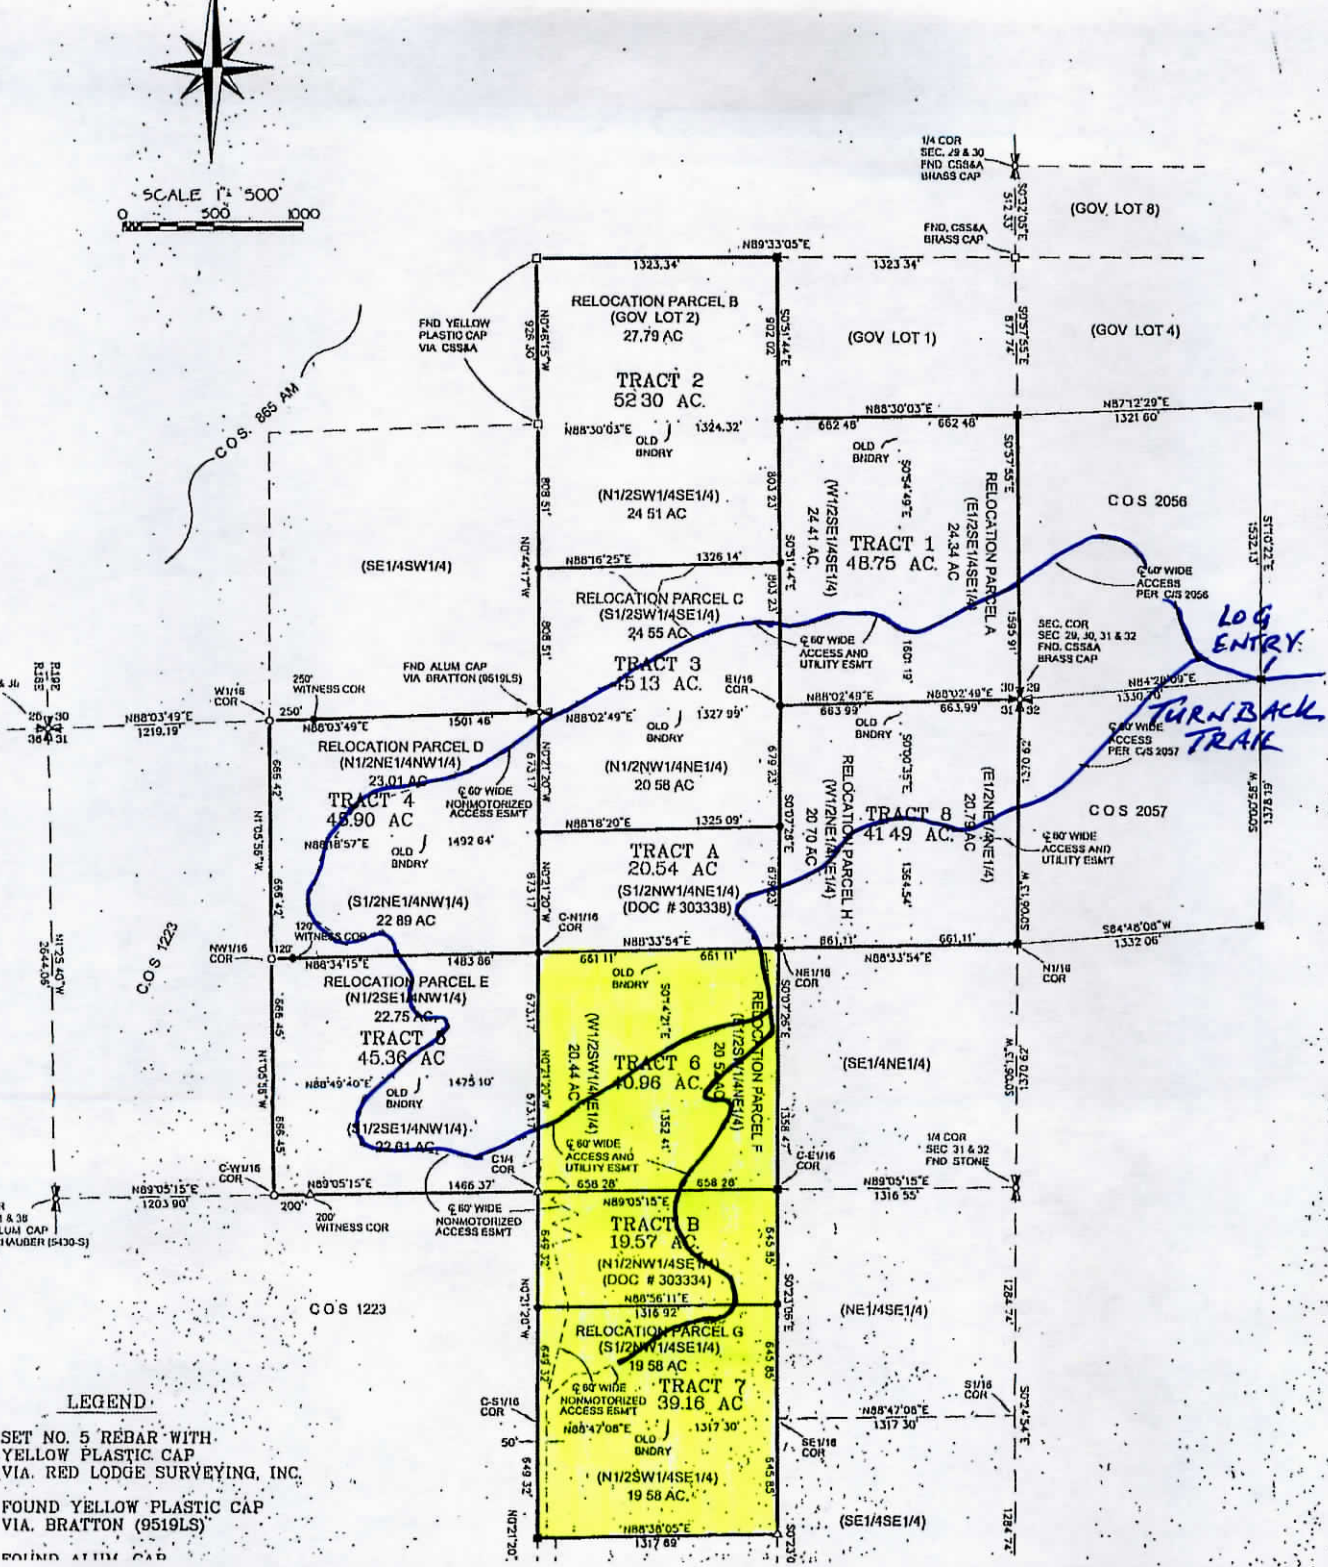

SCALE 1" = 500'
0 500 1000

LEGEND

SET NO. 5 REBAR WITH YELLOW PLASTIC CAP VIA. RED LODGE SURVEYING, INC.

FOUND YELLOW PLASTIC CAP VIA. BRATTON (0519LS)

FOUND ALUM CAP